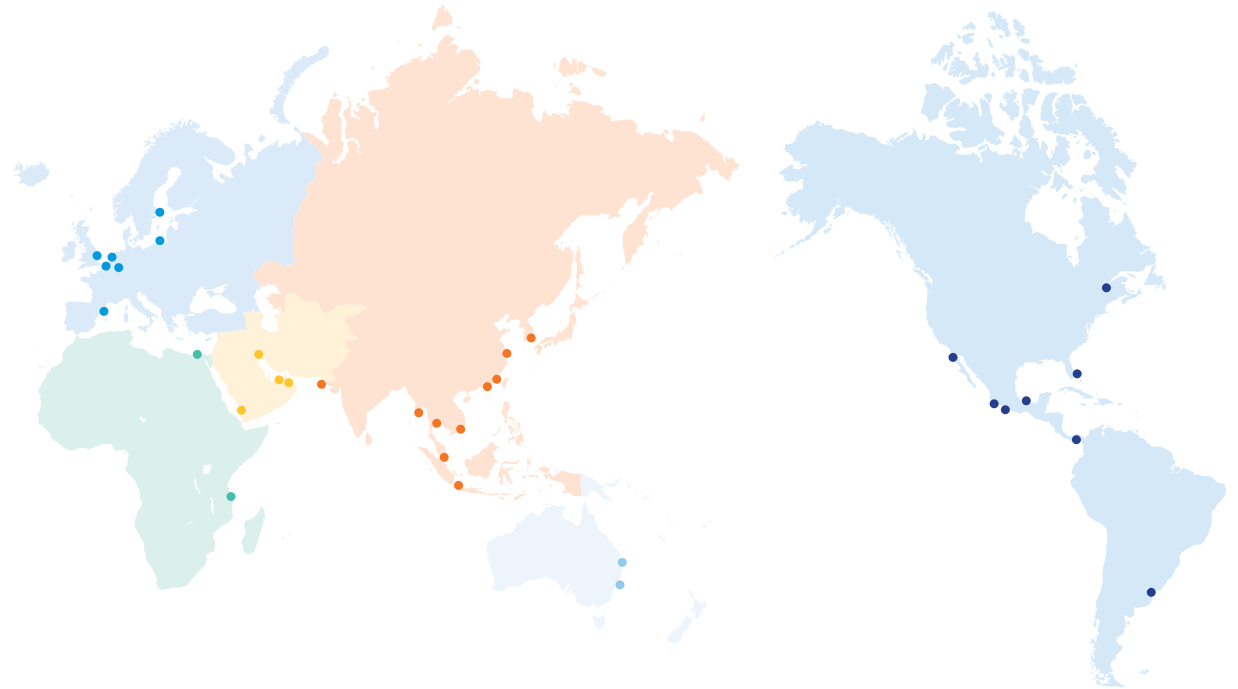

THE WORLD OF HUTCHISON PORTS

53 PORTS IN 27 COUNTRIES

EUROPE

BELGIUM

Willebroek

GERMANY

Duisburg

POLAND

Gdynia

SPAIN

Barcelona

SWEDEN

Stockholm

THE NETHERLANDS

Amsterdam ¹

Moerdijk

Basra

OMAN

Sohar

AFRICA

EGYPT

Alexandria

El Dekheila

Abu Qir

ARGENTINA

Buenos Aires

BAHAMAS

Freeport

CANADA

Quebec

MEXICO

Ensenada