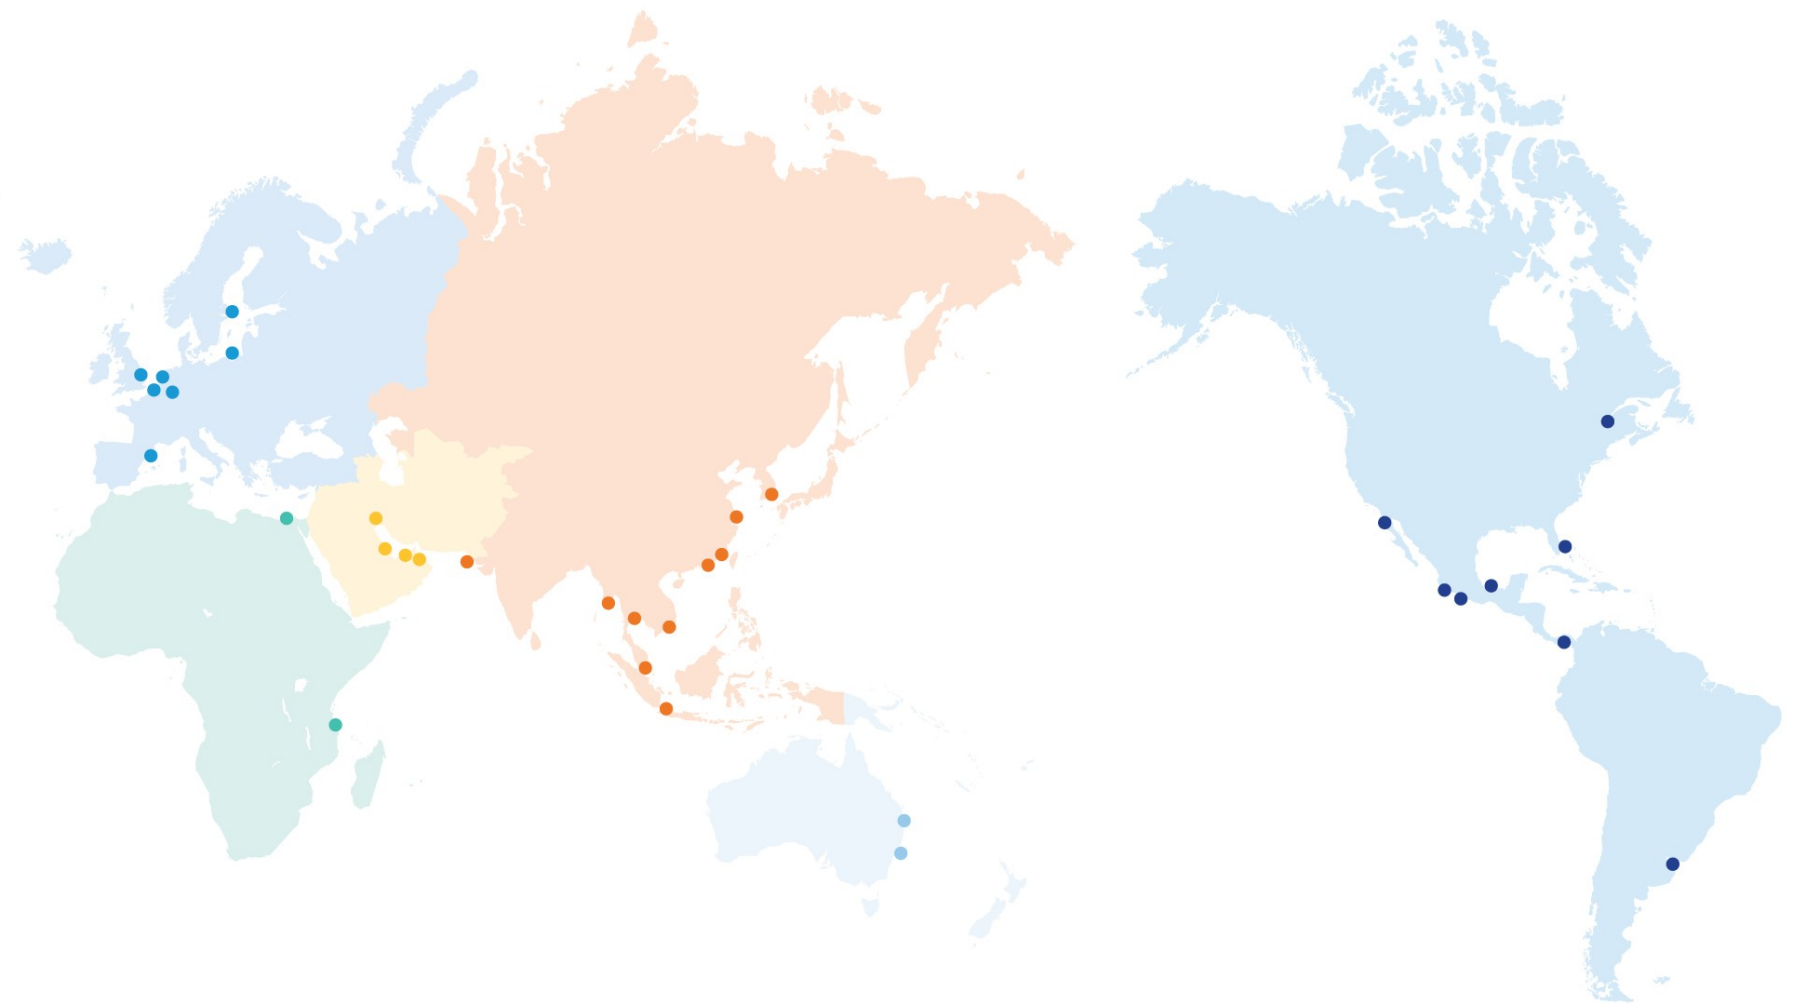

THE WORLD OF HUTCHISON PORTS

52 PORTS IN 27 COUNTRIES

EUROPE

BELGIUM

Willebroek

GERMANY

Duisburg

POLAND

Gdynia

SPAIN

Barcelona

SWEDEN

Stockholm

THE NETHERLANDS

Amsterdam¹

Moerdijk

Basra

OMAN

Sohar

AFRICA

EGYPT

Alexandria

El Dekheila

SAUDI ARABIA

Buenos Aires

BAHAMAS

Freeport

CANADA

Québec

MEXICO

Ensenada

Lazaro Cardenas