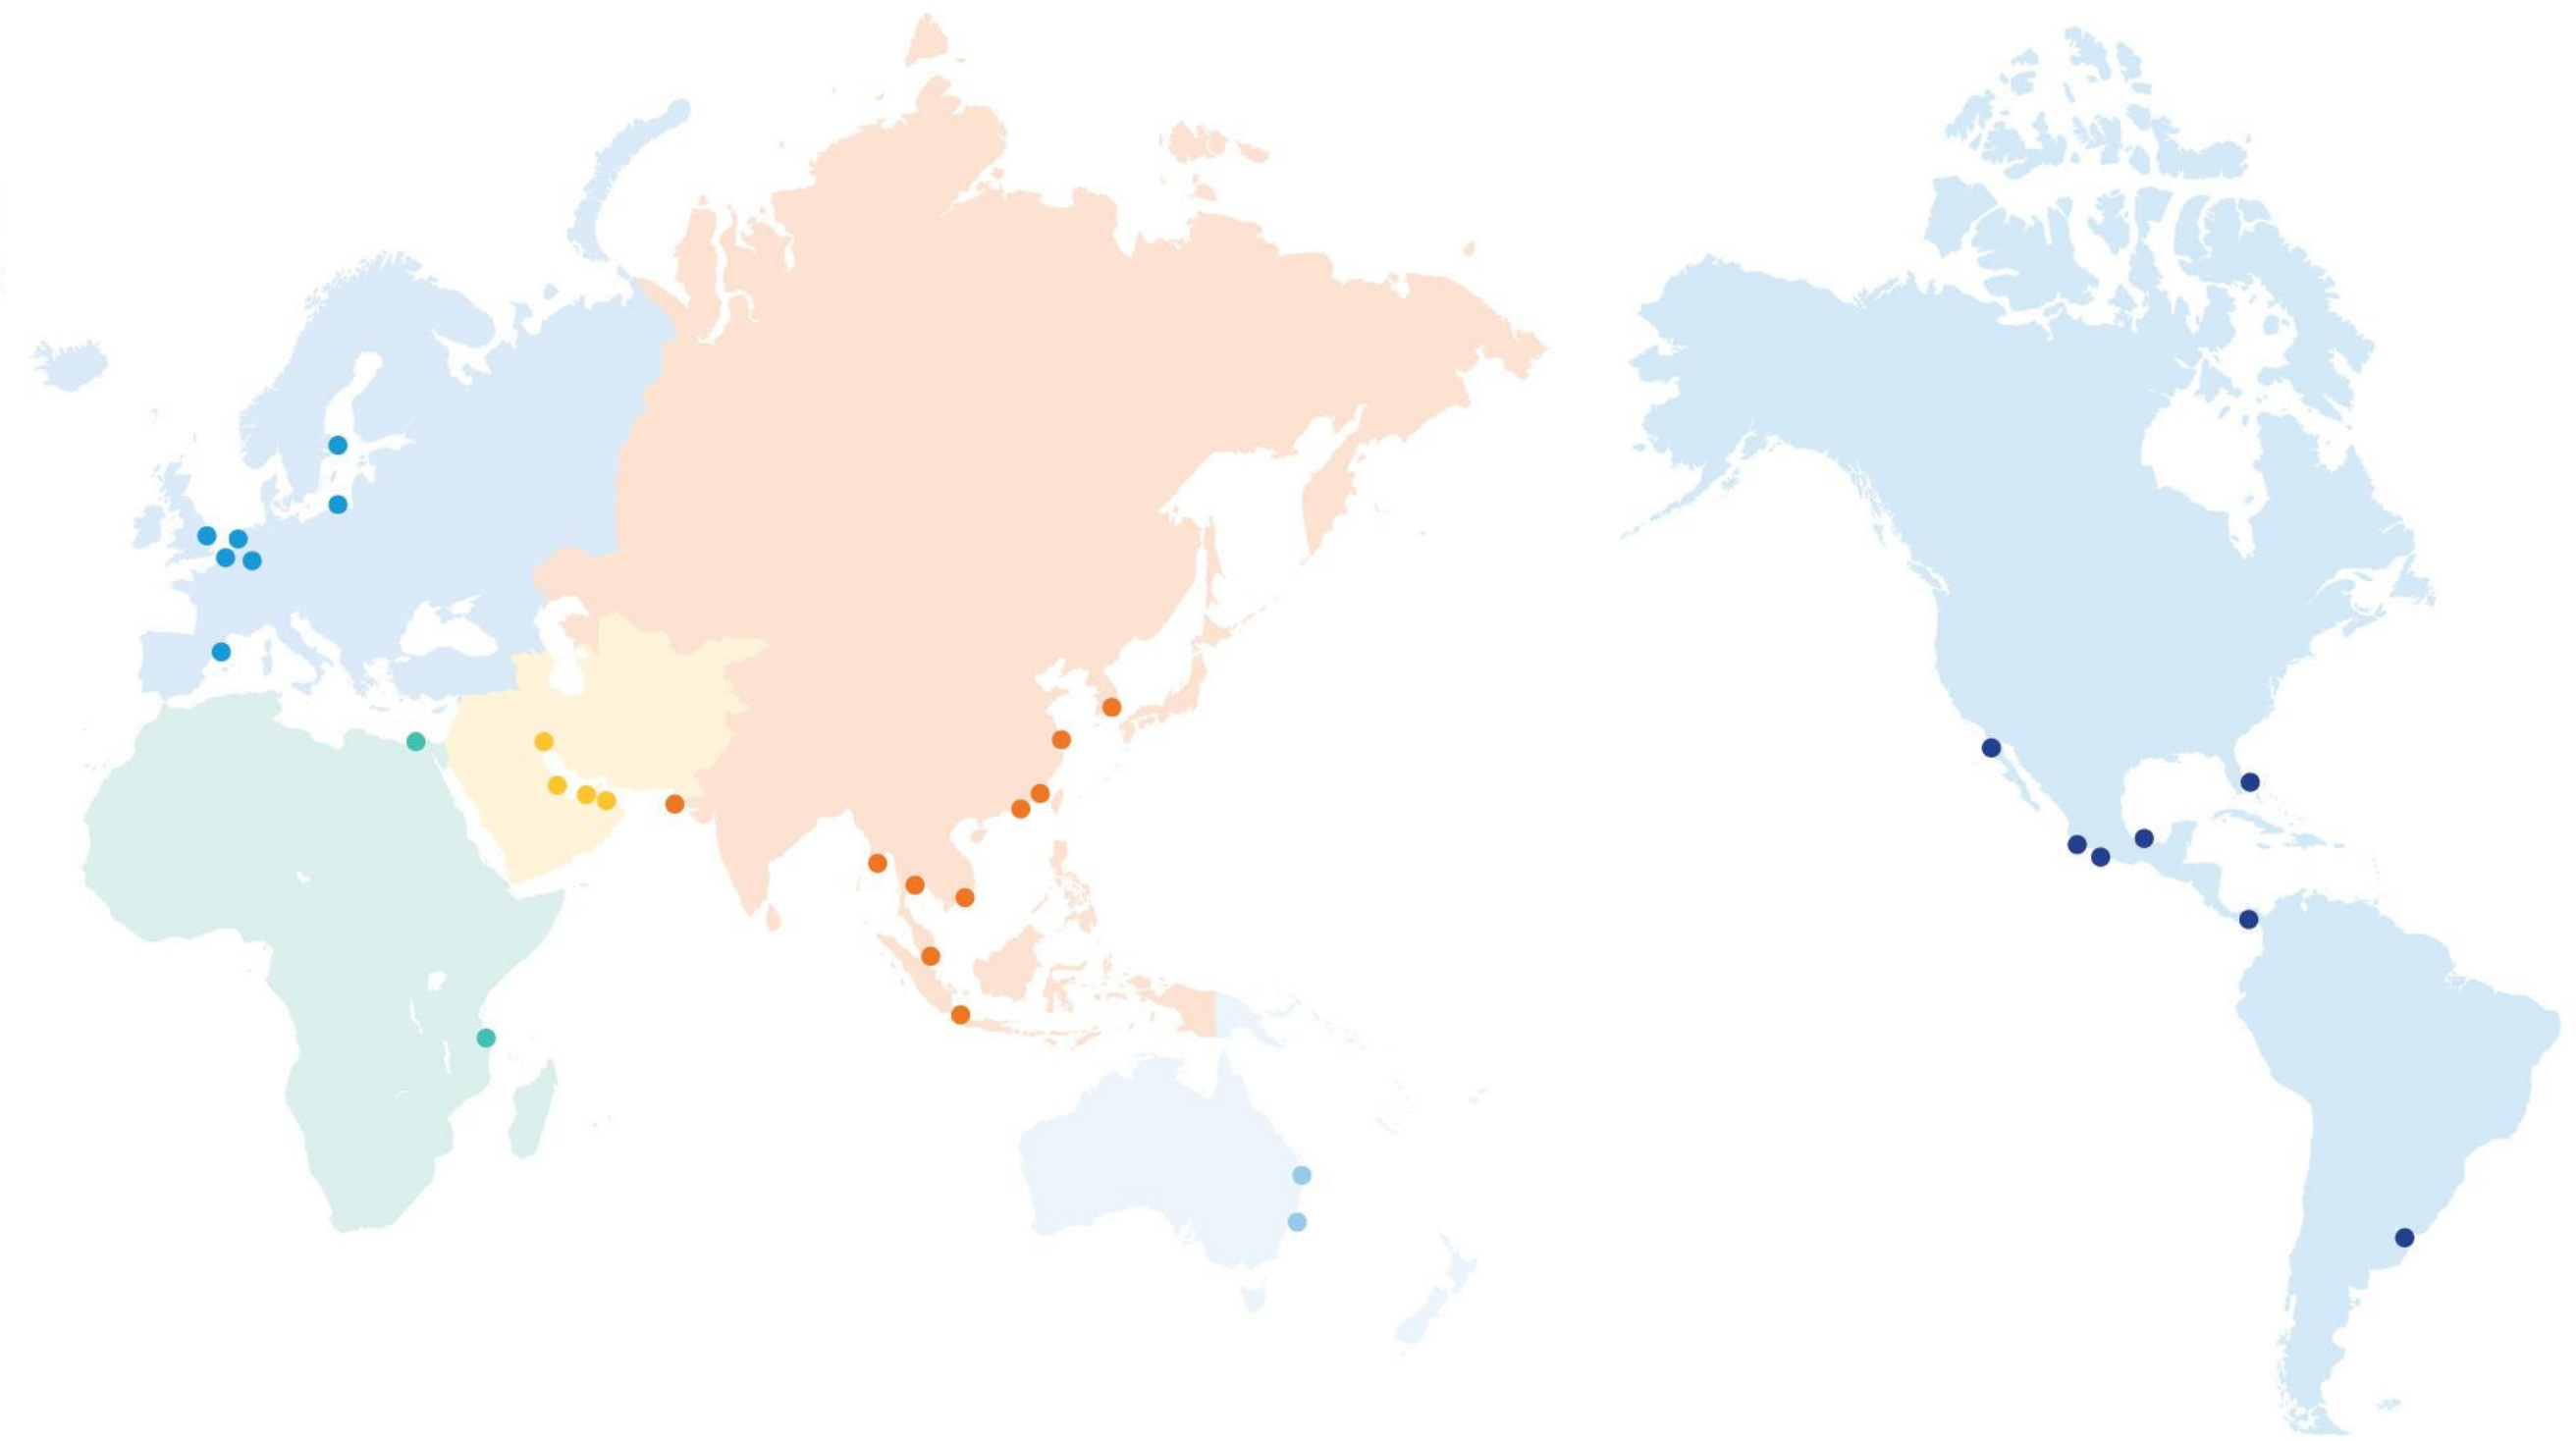

THE WORLD OF HUTCHISON PORTS

52 PORTS IN 26 COUNTRIES

EUROPE

BELGIUM

Willebroek

GERMANY

Duisburg

POLAND

Gdynia

SPAIN

Barcelona

SWEDEN

Stockholm

THE NETHERLANDS

Amsterdam - Ruigoord
Amsterdam - Velsen-Noord
Moerdijk
Rotterdam
Venlo

UNITED KINGDOM

Busan
Gwangyang

THAILAND

Laem Chabang

VIETNAM

Ba Ria Vung Tau

THE AMERICAS

ARGENTINA

Buenos Aires

BAHAMAS

Freeport

MEXICO

Ensenada
Lazaro Cardenas
Manzanillo
Veracruz

PANAMA

Balboa
Cristobal